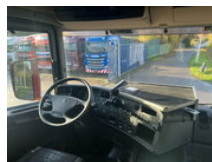

Scania R420 Topline Retarder 2x Tank

Allgemeine Merkmale

Marke	Scania
Model	R420
Unterkategorie	Standard SZM
Kilometerstand	1.254.479km
Baujahr	2012
Datum der Erstzulassung	08-03-2012
Farbe	Rot
Zustand	Gebraucht
Kraftstoff	Diesel
Emissionsklasse	Euro 5

Eigenschaften

Leergewicht 8.230kg